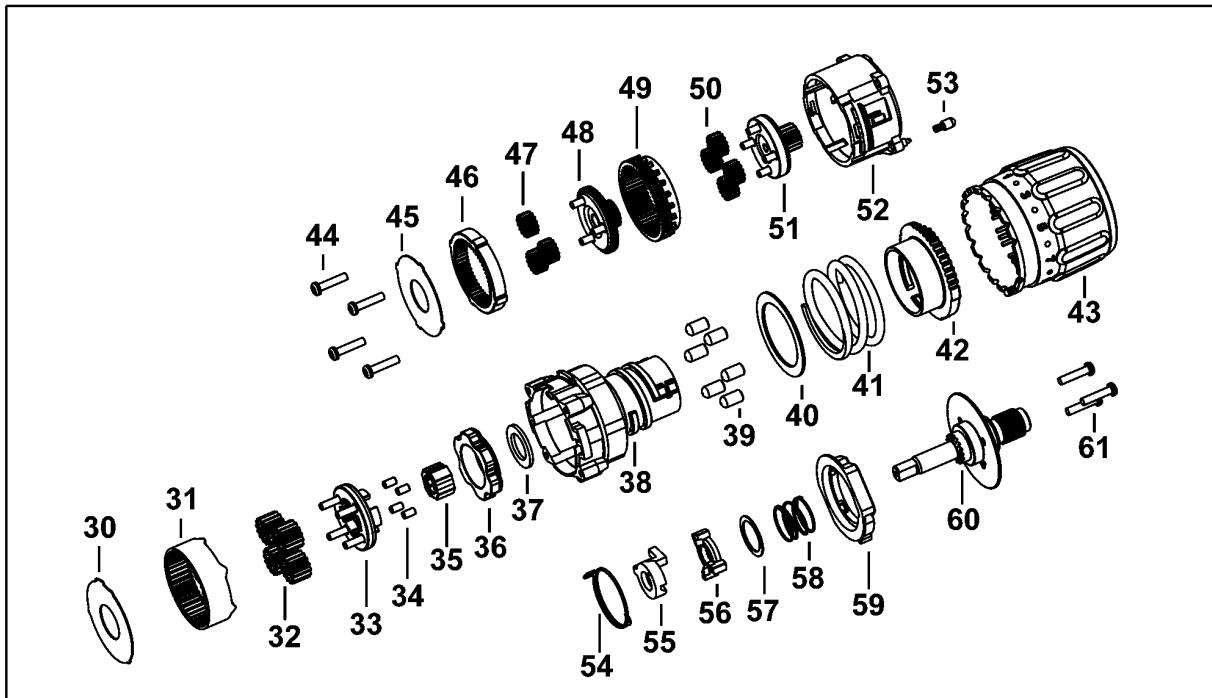

DCD776 CORDLESS DRILL 1

70 - Pin

71

- 800
- 866
- 871
- 861

Parts List DCD776 CORDLESS DRILL 1

Item	Part Number	Qty	Part Description	General Description	Other Info	Repair Inst	Markets
1	N428190	1	CLAMSHELL PAIR			No	QW
2	N071836	1	ROLL PIN			No	QW
3	N151983	1	ACTUATOR FWD/REV			No	QW
4	N868643	1	SERVICE KIT			No	QW
5	N376649	1	MOTOR SA			No	QW
6	N376646	1	TRANSMISSION SA			No	QW
7	N153906	1	SELECTOR SA			No	QW
8	N472497	1	CHUCK			No	QW
9	N092854	1	SCREW			No	QW
10	682211-00	8	SCREW			No	QW
11	N015397	2	PLUG			No	QW
20	N319159	1	RATING PLATE			No	QW
21	N309544	1	BRAND LABEL			No	QW
30	N225459	1	PLATE			No	QW
31	N215912	1	GEAR			No	QW
32	N215913	4	GEAR			No	QW
33	N362740	1	CARRIER			No	QW
34	N236379	4	PIN			No	QW
35	N218992	1	ANVIL			No	QW
36	N209232	1	LOCKING RING			No	QW
37	N223513	1	WASHER			No	QW
38	N376650	1	HOUSING SA			No	QW
39	N253280	12	PIN			No	QW
40	N256699	1	WASHER			No	QW
41	N210954	1	SPRING			No	QW
42	N260199	1	ADJUSTER TORQUE			No	QW
43	N237359	1	COLLAR			No	QW
44	N317559	4	SCREW			No	QW
45	N225458	1	PLATE			No	QW
46	N215917	1	GEAR			No	QW
47	N215916	3	GEAR			No	QW
48	N362719	1	CARRIER			No	QW

Parts List DCD776 CORDLESS DRILL 1

Item	Part Number	Qty	Part Description	General Description	Other Info	Repair Inst	Markets
49	N256760	1	GEAR			No	QW
50	N215916	4	GEAR			No	QW
51	N362739	1	CARRIER			No	QW
52	N218316	1	HOUSING			No	QW
53	326467-00	1	DETENT			No	QW
54	N237139	1	SPRING			No	QW
55	N236540	1	RATCHET			No	QW
56	N236579	1	RATCHET			No	QW
57	N276970	1	WASHER			No	QW
58	N237919	1	SPRING			No	QW
59	N366639	1	DETENT			No	QW
60	N376651	1	SPINDLE SA			No	QW
61	N036457	3	SCREW			No	QW
70	N042665	1	SCREW			No	QW
71	N086039	1	HOOK			No	QW
861	N348599	1	KITBOX			No	QW
866	N123282	1	BATTERY 18V - 1.5AH - 27WH		DCD776S2	No	QW
866	N558124	1	BATTERY 18V - 1.5AH - 27WH	DCB181-XJ		No	QW
871	NA010209	1	CHARGER 10.8V - 18V	DCB115		No	QW